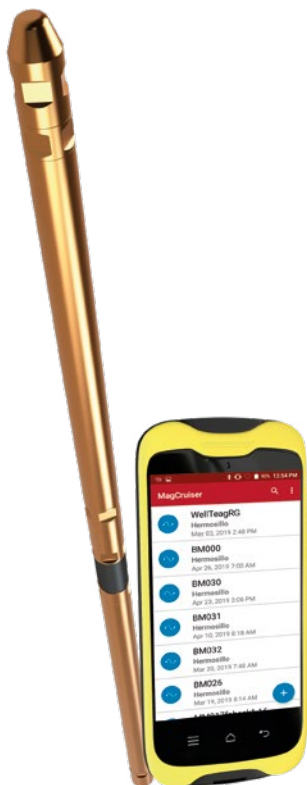

Stockholm
Precision Tools

MagCruiser™

High performance, affordable
magnetic survey tool

Intuitive handheld
device allows for
simple data collection

MagCruiser™

Technical specifications

Performance		Equipment	
Inclination accuracy	± 0.05° *	Temperature range	-20°C to 60°C (-4°F to 140°F)
Azimuth accuracy	± 0.3° *	Pressure range	5670psi (4000mH2O)
Toolface accuracy	± 0.2°	Diameter	35mm (1.38")
Magnetic dip angle	± 0.2°	Length	1000mm (39.37")
Magnetic field accuracy	± 70nT	Weight	6kg (13.2lbs)
Measurement range	-90° to +90° de inclinación	Handheld device	IP67, heavy duty, easy to use

* Quoted at 3 sigma (99.7% assurance)

Software		Well profiles	
Export format	PDF, Excel, CSV, LAS, DXF	Vertical	Applicable
Survey report	Generate at any interval	Inclined	Applicable
Graphic generation	2D, 3D	Directional drilling	Applicable
Bluetooth®	High-speed connection	River crossing (HDD)	Applicable

Long range Bluetooth®

Easily capture high quality data

The *MagCruiser™* has a simple software interface that has been designed for a comfortable user experience. Operators will feel confident programming and retrieving data with our intuitive handheld device.

Simple to use with accurate results

Proven in the harshest non-magnetic mining conditions, our *MagCruiser™* technology offers top performance at affordable rates. Our magnetic surveying instrument works in all inclinations and automatically generate reports at any interval.