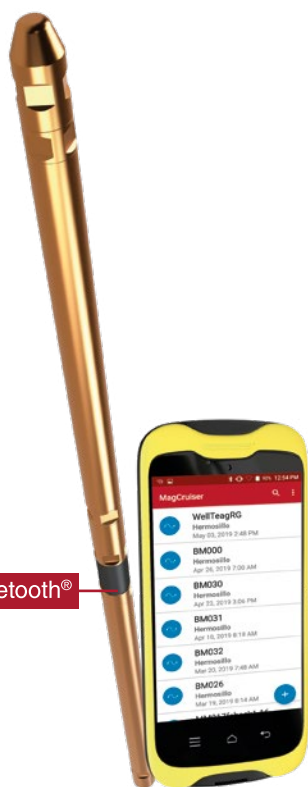

Stockholm
Precision Tools

MagCruiser™

High performance, affordable
magnetic survey tool

Intuitive handheld
device allows for
simple data collection

MagCruiser™

Technical specifications

Performance		Equipment	
Inclination accuracy	± 0.05° *	Temperature range	-20°C to 60°C (-4°F to 140°F)
Azimuth accuracy	± 0.3° *	Pressure range	5670psi (4000mH2O)
Toolface accuracy	± 0.2°	Diameter	35mm (1.38")
Magnetic dip angle	± 0.2°	Length	1000mm (39.37")
Magnetic field accuracy	± 70nT	Weight	6kg (13.2lbs)
Measurement range	-90° to +90° de inclinación	Handheld device	IP67, heavy duty, easy to use

* Quoted at 3 sigma (99.7% assurance)

Software		Well profiles	
Export format	PDF, Excel, CSV, LAS, DXF	Vertical	Applicable
Survey report	Generate at any interval	Inclined	Applicable
Graphic generation	2D, 3D	Directional drilling	Applicable
Bluetooth®	High-speed connection	River crossing (HDD)	Applicable

Long range Bluetooth®

Easily capture high quality data

The *MagCruiser™* has a simple software interface that has been designed for a comfortable user experience. Operators will feel confident programming and retrieving data with our intuitive handheld device.

Simple to use with accurate results

Proven in the harshest non-magnetic mining conditions, our *MagCruiser™* technology offers top performance at affordable rates. Our magnetic surveying instrument works in all inclinations and automatically generate reports at any interval.