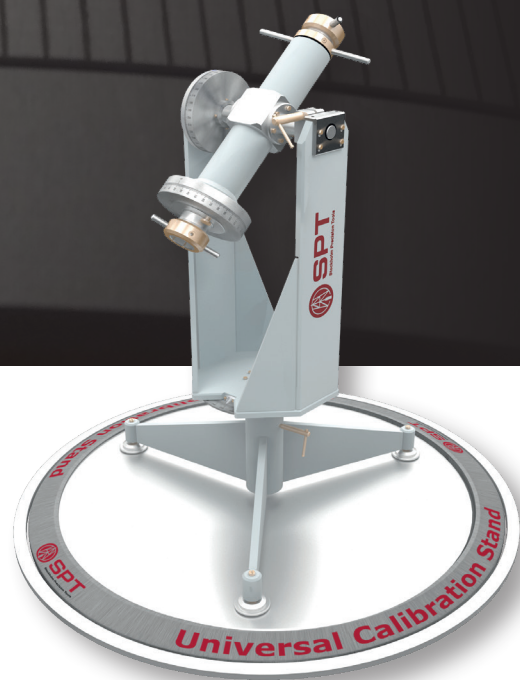

Calibration Stand

**ENSURE ABSOLUTE QUALITY
CONTROL AND CALIBRATE
TOOLS ON-SITE**

**Reduce downtime and
deliver accurate results**

Calibration Stand

Specifications

Rotation

Inclination	0 - 360°
Toolface	0 - 360°
Azimuth angles	0 - 360°

Accuracy

Inclination	± 0.1°
Toolface	± 0.15°
Azimuth	± 0.1°

Resolution

Inclination	1°
Toolface	1°
Azimuth	1°

Dimensions

Height	1050mm (41.3")
Diameter	750mm (29.5")
Weight	30kg (66 lbs)

Features

On-site calibration	3 hours
Non-magnetic	Yes
Non-corrosive	Yes
Portable	Yes
Training certification	3 days
Software	User friendly

Tool compatibility

GyroTracer™	Compatible
GyroMaster™	Compatible
MagCruiser™	Compatible
GyroLogic™	Compatible
RigAligner™	Compatible

Save weeks of downtime each year

The need for highly accurate wellbore placement is crucial to any project's bottom line. Avoid downtime and freight costs by calibrating your tools on-site in a few hours. Portable in design, set up your calibration workspace anywhere.

Be prepared for audits with superior quality control

Keep quality control in-house and deliver accurate results every time. With the SPT Calibration Stand your team will become autonomous and increase margins while minimizing wait times. Easily generate pdf certificates after calibration and be fully prepared for any audit.